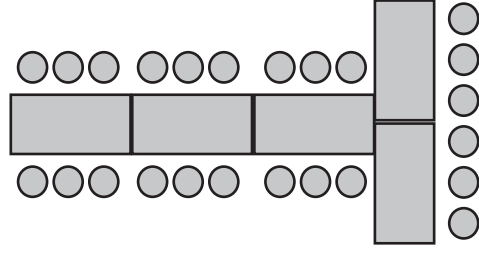

Banquet Room Seating Configurations - Community Builder Room

Style: Board Room
Seating: 22

Style: Hollow Square
Seating: 28

Style: U - Shaped
Seating: 26

Style: T - Shaped
Seating: 24

Style: Classroom
Seating: 30

Style: Theatre
Seating: 56

Style: Banquet II
Seating: 42

Style: Banquet I
Seating: 42