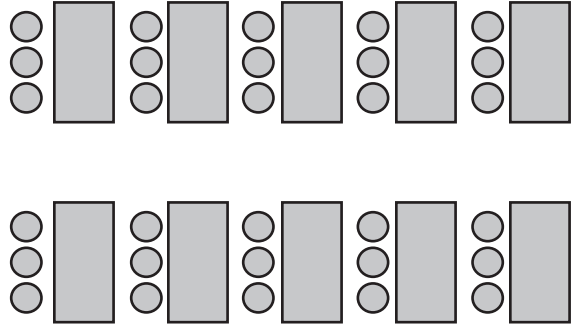

Banquet Room Seating Configurations - Community Builder Room

Style: Board Room
Seating: 22

Style: Hollow Square
Seating: 28

Style: U - Shaped
Seating: 26

Style: T - Shaped
Seating: 24

Style: Classroom
Seating: 30

Style: Theatre
Seating: 56

Style: Banquet II
Seating: 42

Style: Banquet I
Seating: 42