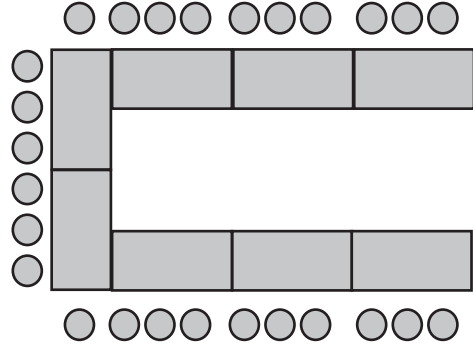

Banquet Room Seating Configurations - Community Builder Room

Style: Board Room
Seating: 22

Style: Hollow Square
Seating: 28

Style: U - Shaped
Seating: 26

Style: T - Shaped
Seating: 24

Style: Classroom
Seating: 30

Style: Theatre
Seating: 56

Style: Banquet II
Seating: 42

Style: Banquet I
Seating: 42