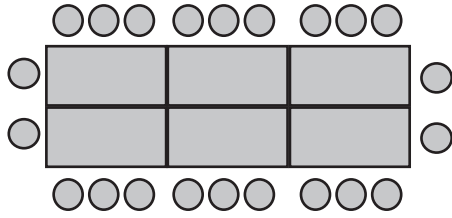

Banquet Room Seating Configurations - Community Builder Room

Style: Board Room
Seating: 22

Style: Hollow Square
Seating: 28

Style: U - Shaped
Seating: 26

Style: T - Shaped
Seating: 24

Style: Classroom
Seating: 30

Style: Theatre
Seating: 56

Style: Banquet II
Seating: 42

Style: Banquet I
Seating: 42